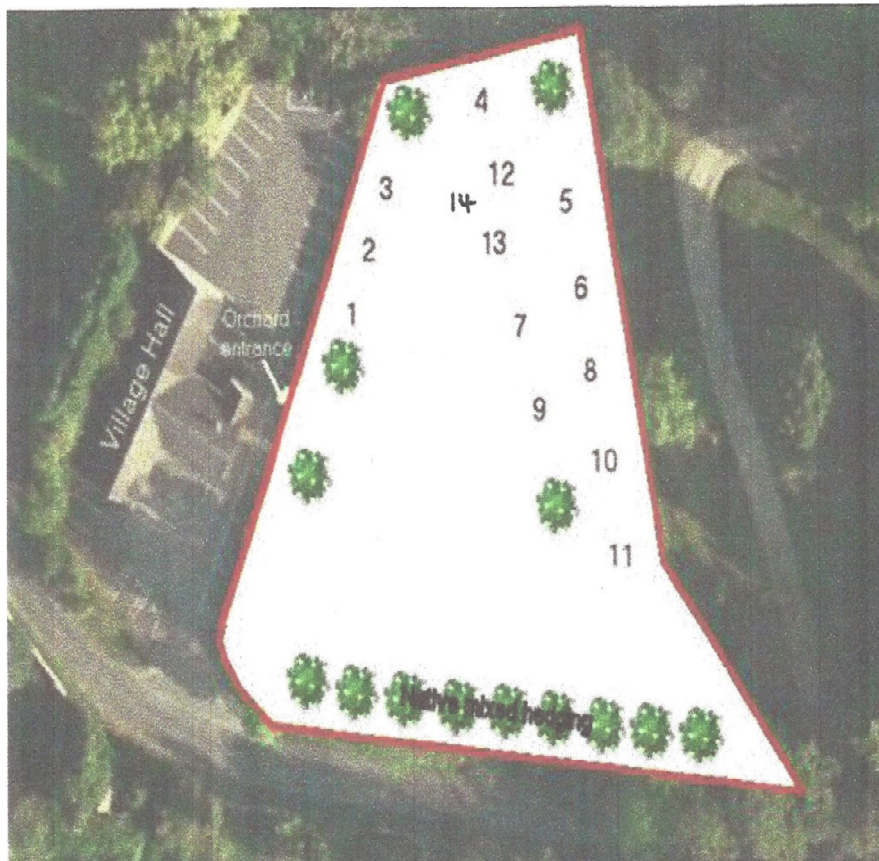

Holton Orchard Tree Plan 2017

- | | |
|--------------------------------|-------------------------|
| 1 Ashmead Kernal (Apple) | Jean Manger |
| 2 Merton Pride (Pear) | John Walker |
| 3 Arthur Turner (Apple) | Sharecare |
| 4 Victoria (Plum) | Littlewood family |
| 5 Reverend Wilkes (Apple) | Peter & Vanessa Oughton |
| 6 Williams (Pear) | Friday Nighters |
| 7 Opal (Plum) | Shergold family |
| 8 Lord Lamborne (Apple) | John Besley |
| 9 Stella (Cherry) | Joy & Doug Green |
| 10 Cox's Orange Pippin (Apple) | Holton & Waterperry WI |
| 11 Ellison's Orange (Apple) | John & Pat Babcock |
| 12 Williams (Pear) | Ring family |
| 13 James Grieve (Apple) | Diamond Jubilee 2012 |
| 14 Glou Morceau (Pear) | Laman Family |

 Existing fruit tree